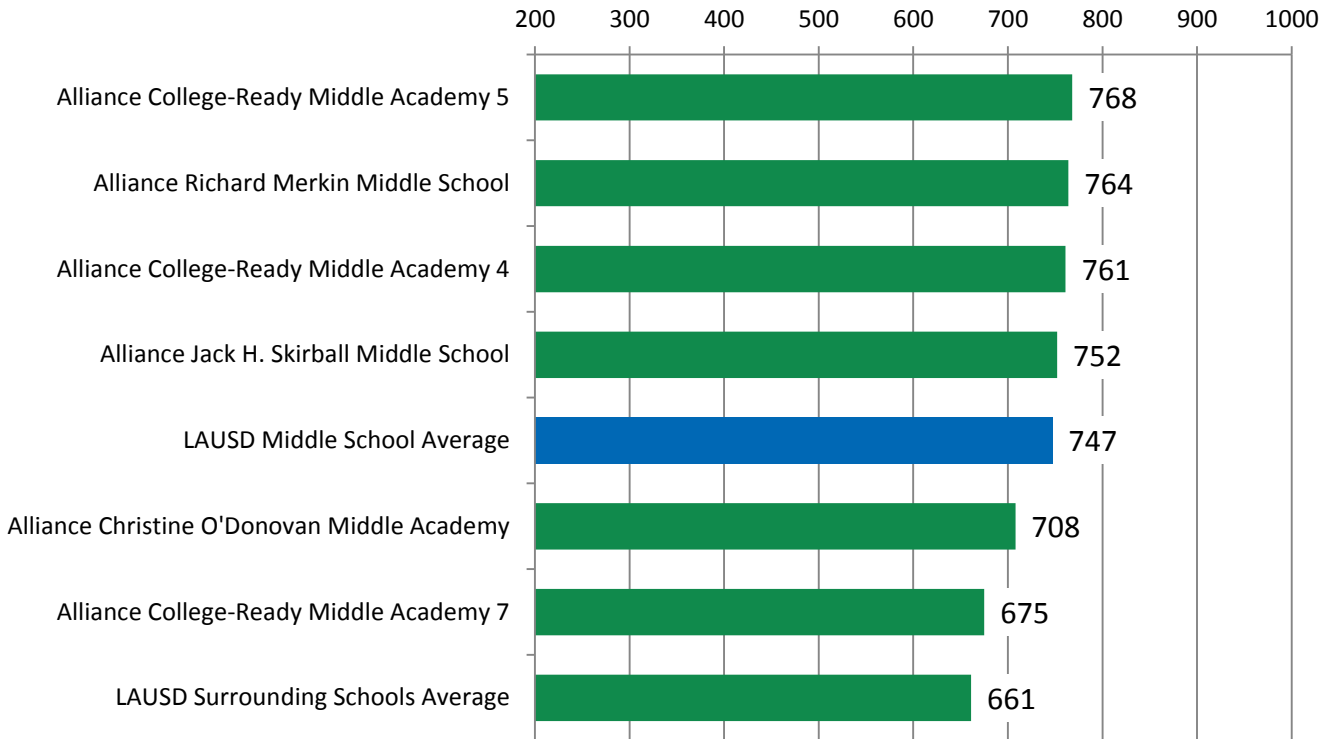

## 2013 Academic Performance Index (API)

### Alliance Among Middle Schools in Los Angeles Unified School District